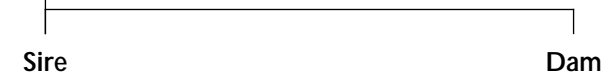

Test	Result/Status	Date
PRA (crd3)	Clear	09/08/2010
Eye Disease	Unaffected	26/03/2008
Eye Disease	Unaffected	13/05/2009
Eye Disease	Unaffected	02/07/2010

Test	Result/Status	Date
Eye Disease	Unaffected	12/04/2008
Eye Disease	Unaffected	13/05/2009