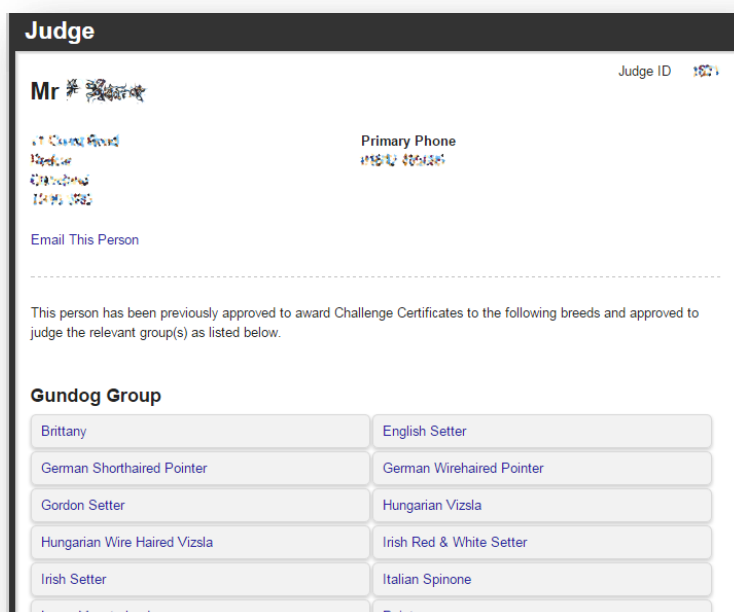

Appointments

If a judge is approved to judge a large number of breeds, a list of all those breeds will appear on their record. Click on the relevant breed to open up the appointment information. If the judge is approved for a small number of breeds, all of the appointment information will be displayed on the first page.