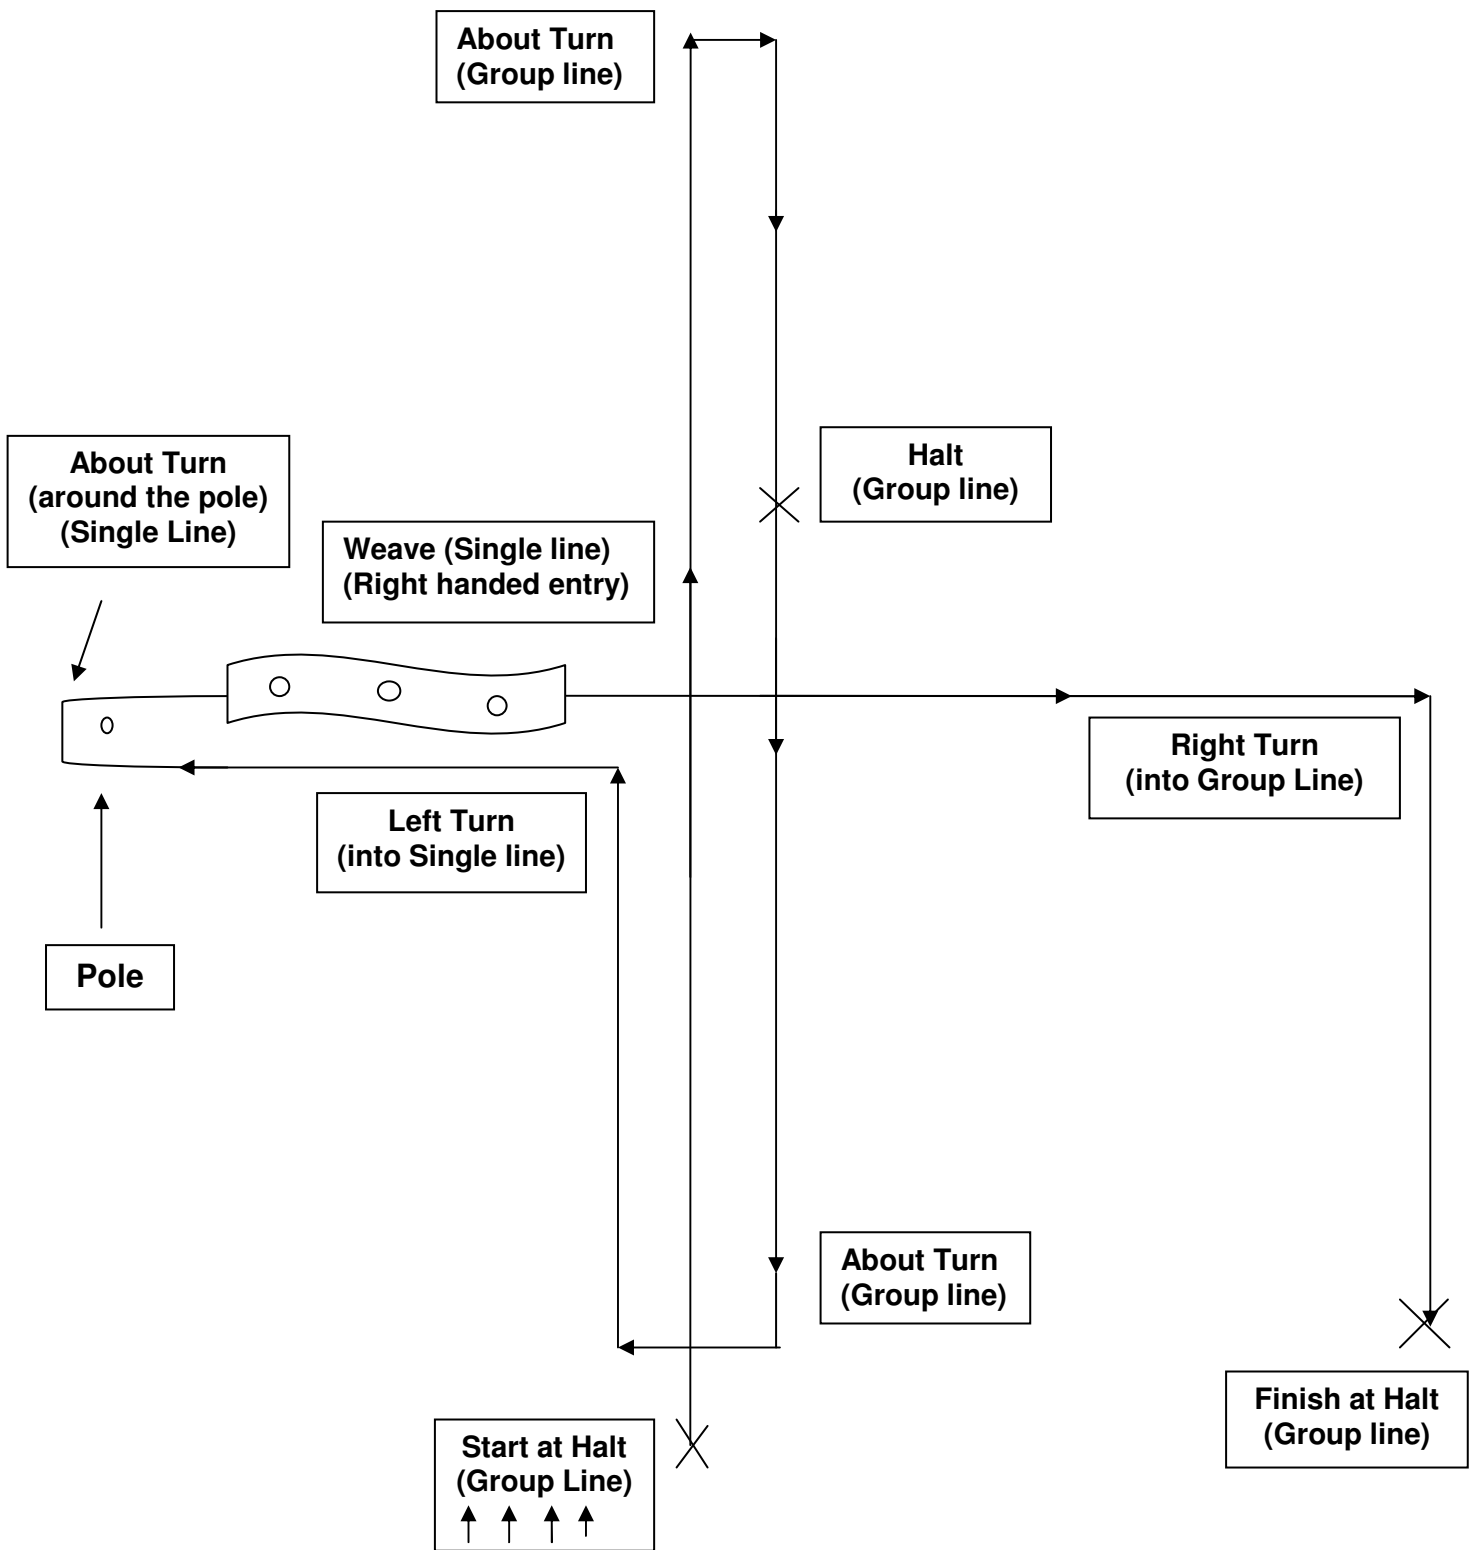

**OBREEDIENCE TEAM COMPETITION  
HEELWORK PATTERN TEST C**

- Handlers Start and Finish at a Halt ▲▲▲▲
- Group line means handlers walk side by side (in unison) e.g.
- Single Line means handlers walk in single file. (following in line with equal spacing)
- Halt is required in unison.
- Commencement and Halt should be done at the same time by all team members.
- All Dogs are **ON** lead