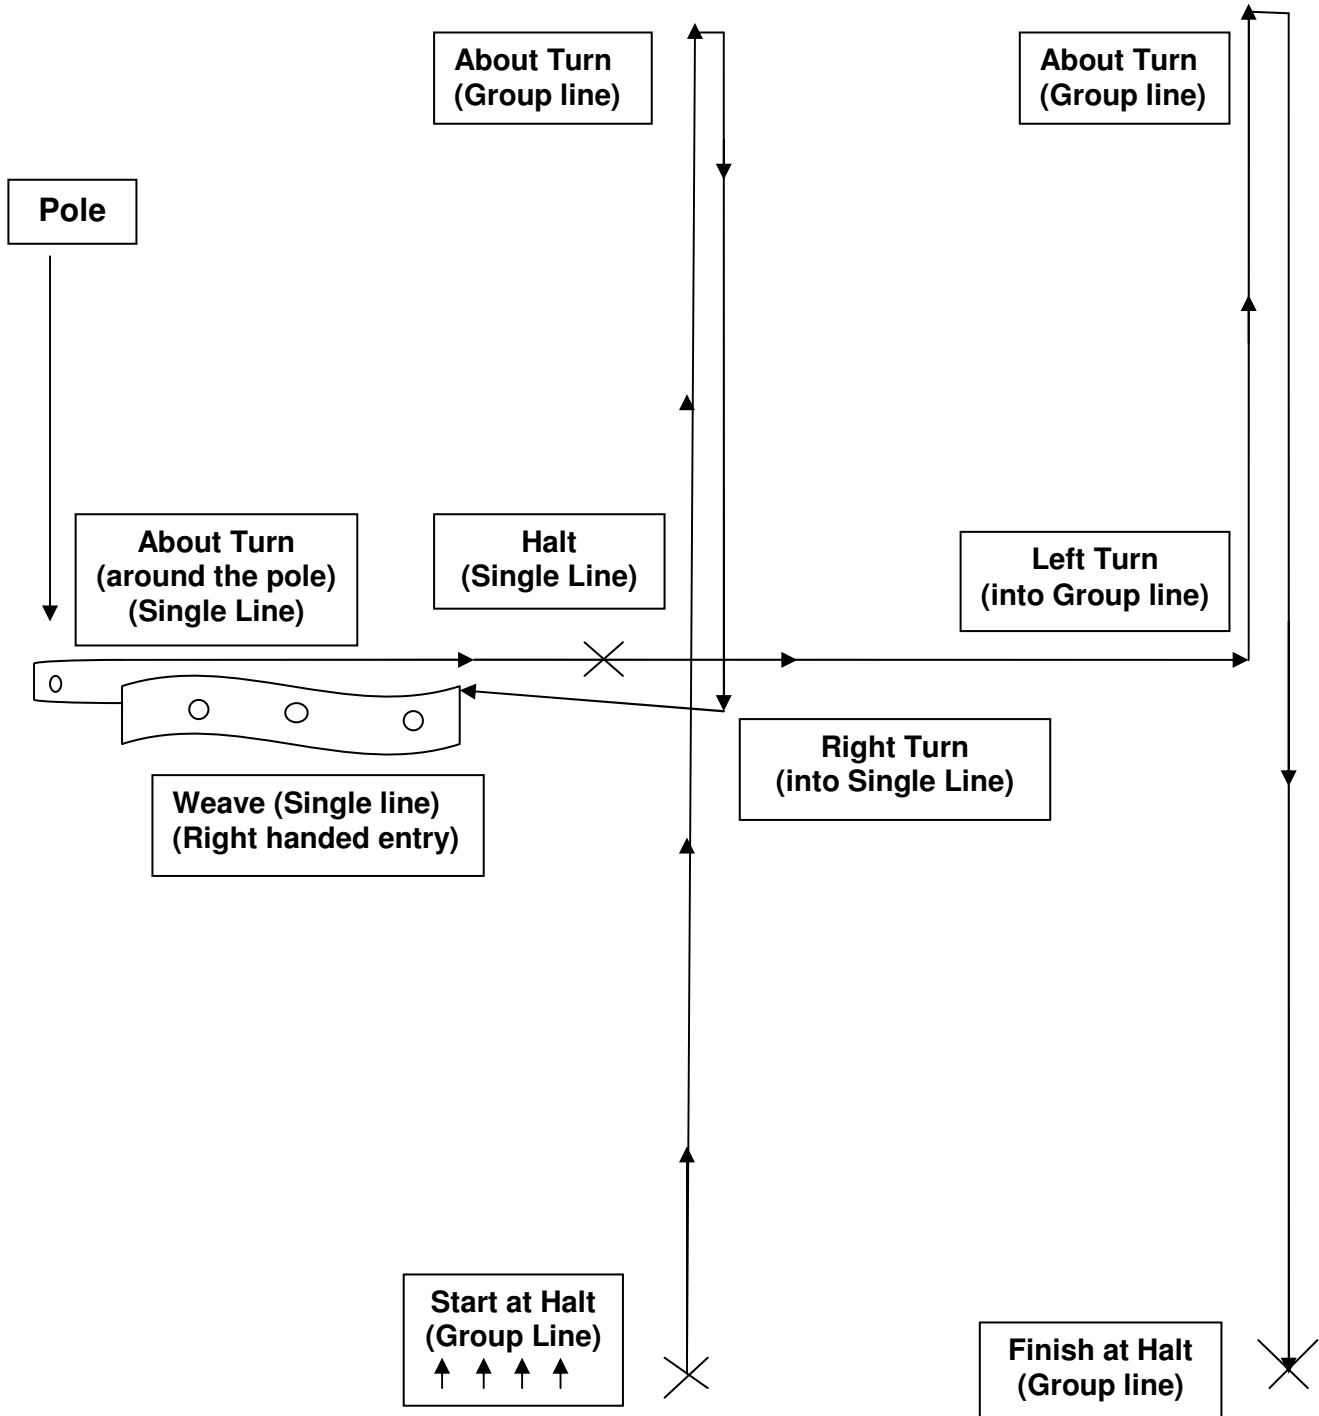

**OBREEDIENCE TEAM COMPETITION
HEELWORK PATTERN TEST A**

- Handlers Start and Finish at a Halt ▲▲▲▲
- Group line means handlers walk side by side (in unison) e.g.
- Single Line means handlers walk in single file. (following in line with equal spacing)
- Halt is required in unison.
- Commencement and Halt should be done at the same time by all team members.
- All Dogs are **ON** lead