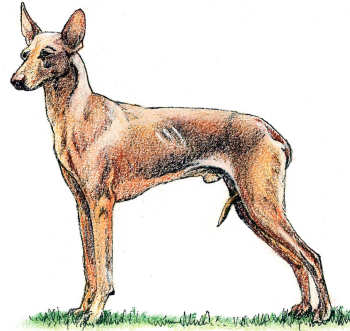

# Cirneco Dell'Etna

The Cirneco (Churn-Echo) originated in Sicily and was a favoured hound for hunting rabbits in the area near Mount Etna. He is a natural hunter, a scent hound but he can also hunt by sight and has acute sense of hearing from his large mobile ears. He probably shares some of the ancestry of the Pharaoh hound and although the Cirneco is much smaller he shares the same elegant outline.